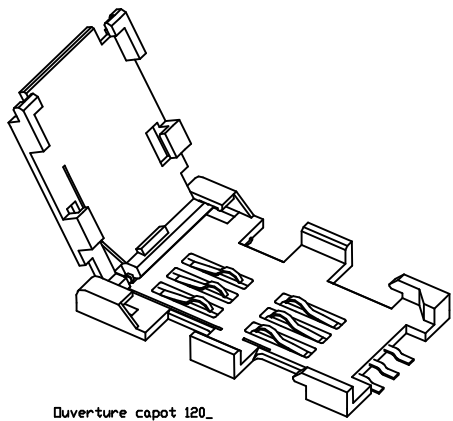

CATALOGUE NUMBER
7112S0815X11
7112S0825X11

Duverture capot 120_

Matiere/ Basic material		Specif/ Spec	
Tolerances generales/ general tolerances		Façon/Routing	
±0.1	Traitement/ Processing	Finition/ Finishing	Protection/ Protecting
-	Dessine / Draw	Verifie / Checked	Approuve / Approved
J.B. BERNARDET	D.L. CAILLER	E. LUDIC	-
ECHELLE/SCALE 1/4	Plot -	Dossier/ File VXX27835	-
Connecteur S08 capot plein avec ressort			-
CONNECTORS PONTARLIER Rue Claude CHAPPE BP19 25300 PONTARLIER CEDEX			COMMUNICATION REPRODUCTION UTILISATION INTERDITES SAUF AUTORISATION ECRITE ANY PART OF THIS DOCUMENT MAY BE REPRODUCED REPRODUCED OR USED WITHOUT PRIOR WRITTEN PERMISSION
A/2	PAGE/PAGE -/-	VRW 11881	EDITION/ISSUE
			05 24-01-01 04 09-03-00 03 31-07-97 02 26-06-97 01 08-04-97