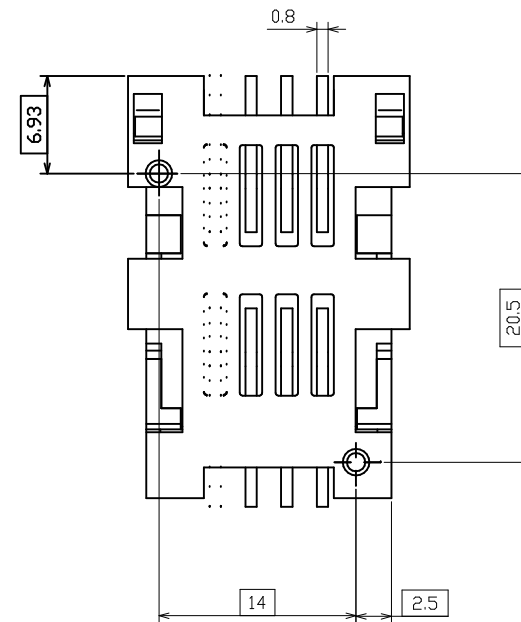

CATALOGUE NUMBER
7112S0815X11
7112S0825X11

Duverture capot 120_

Matiere/ Basic material		Specif/ Spec	
Tolerances generales/ general tolerances		Façon/Routing	
±0.1	Traitement/ Processing	Finition/ Finishing	Protection/ Protecting
-	Dessine / Draw	Verifie / Checked	Approuve / Approved
J.B. BERNARDET	D.L. CAILLER	E. LUDIC	-
ECHELLE/SCALE 1/4	Plot -	Dossier/ File VXX27835	-
Connecteur S08 capot plein avec ressort			-
CONNECTORS PONTARLIER Rue Claude CHAPPE BP19 25300 PONTARLIER CEDEX			COMMUNICATION REPRODUCTION UTILISATION INTERDITES SAUF AUTORISATION ECRITE ANY PART OF THIS DOCUMENT MAY BE REPRODUCED REPRODUCED OR USED WITHOUT PRIOR WRITTEN PERMISSION
A/2	PAGE/PAGE -/-	VRW 11881	EDITION/ISSUE
			05 24-01-01 04 09-03-00 03 31-07-97 02 26-06-97 01 08-04-97