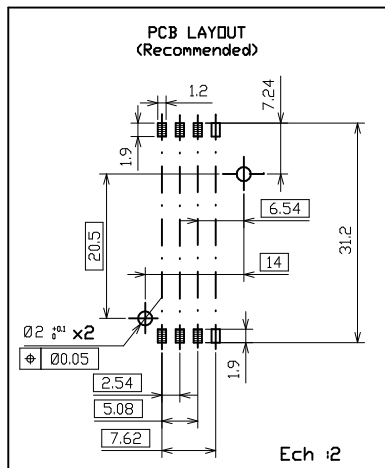

CATALOGUE NUMBER
7112S0815X11
7112S0825X11

Duverture capot 120_

Matiere/ Basic material		Specif/ Spec	
Tolerances generales/ general tolerances		Façon/Routing	
±0.1	Traitement/ Processing	Finition/ Finishing	Protection/ Protecting
-	Dessine / Draw	Verifie / Checked	Approuve / Approved
J.B. BERNARDET	D.L. CAILLER	E. LUDIC	-
ECHELLE/SCALE 1/4	Plot -	Dossier/ File VXX27835	-
Connecteur S08 capot plein avec ressort			-
CONNECTORS PONTARLIER Rue Claude CHAPPE BP19 25300 PONTARLIER CEDEX			COMMUNICATION REPRODUCTION UTILISATION INTERDITES SAUF AUTORISATION ECRITE ANY PART OF THIS DOCUMENT MAY BE REPRODUCED REPRODUCED OR USED WITHOUT PRIOR WRITTEN PERMISSION
A/2	PAGE/PAGE -/-	VRW 11881	EDITION/ISSUE
			05 24-01-01 04 09-03-00 03 31-07-97 02 26-06-97 01 08-04-97