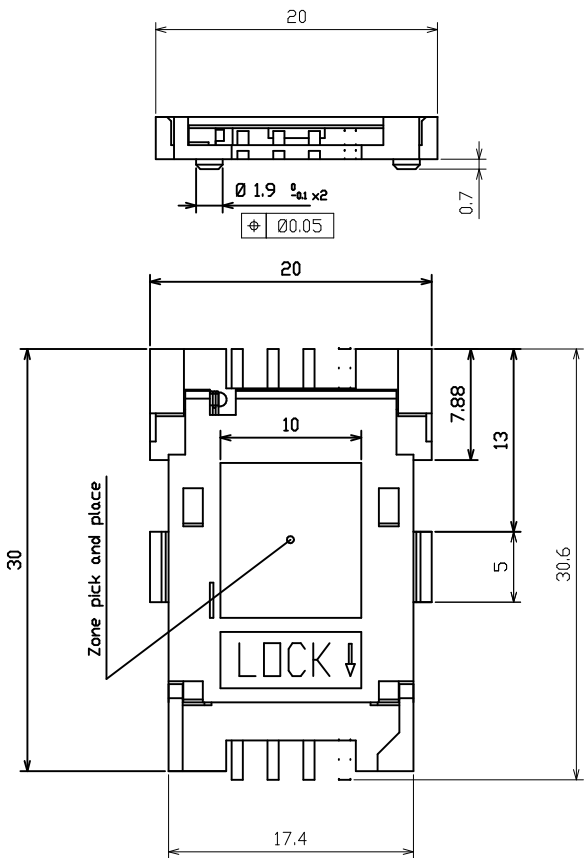

CATALOGUE NUMBER
7112S0815X11
7112S0825X11

Duverture capot 120_

Matiere/ Basic material		Specif/ Spec	
Tolerances generales/ general tolerances		Façon/Routing	
±0.1	Traitement/ Processing	Finition/ Finishing	Protection/ Protecting
-	Dessine / Draw	Verifie / Checked	Approuve / Approved
J.B. BERNARDET	D.L. CAILLER	E. LUDIC	-
ECHELLE/SCALE 1/4	Plot -	Dossier/ File VXX27835	-
Connecteur S08 capot plein avec ressort			-
CONNECTORS PONTARLIER Rue Claude CHAPPE BP19 25300 PONTARLIER CEDEX			COMMUNICATION REPRODUCTION UTILISATION INTERDITES SAUF AUTORISATION ECRITE ANY PART OF THIS DOCUMENT MAY BE REPRODUCED REPRODUCED OR USED WITHOUT PRIOR WRITTEN PERMISSION
A/2	PAGE/PAGE -/-	VRW 11881	EDITION/ISSUE
			05 24-01-01 04 09-03-00 03 31-07-97 02 26-06-97 01 08-04-97